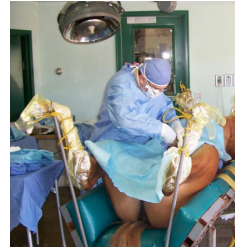

Range Animal Hospital
E6116 US Highway 2
Ironwood, MI 49938
1-906-932-3531
1-888-380-6319
FAX 1-906-932-6017