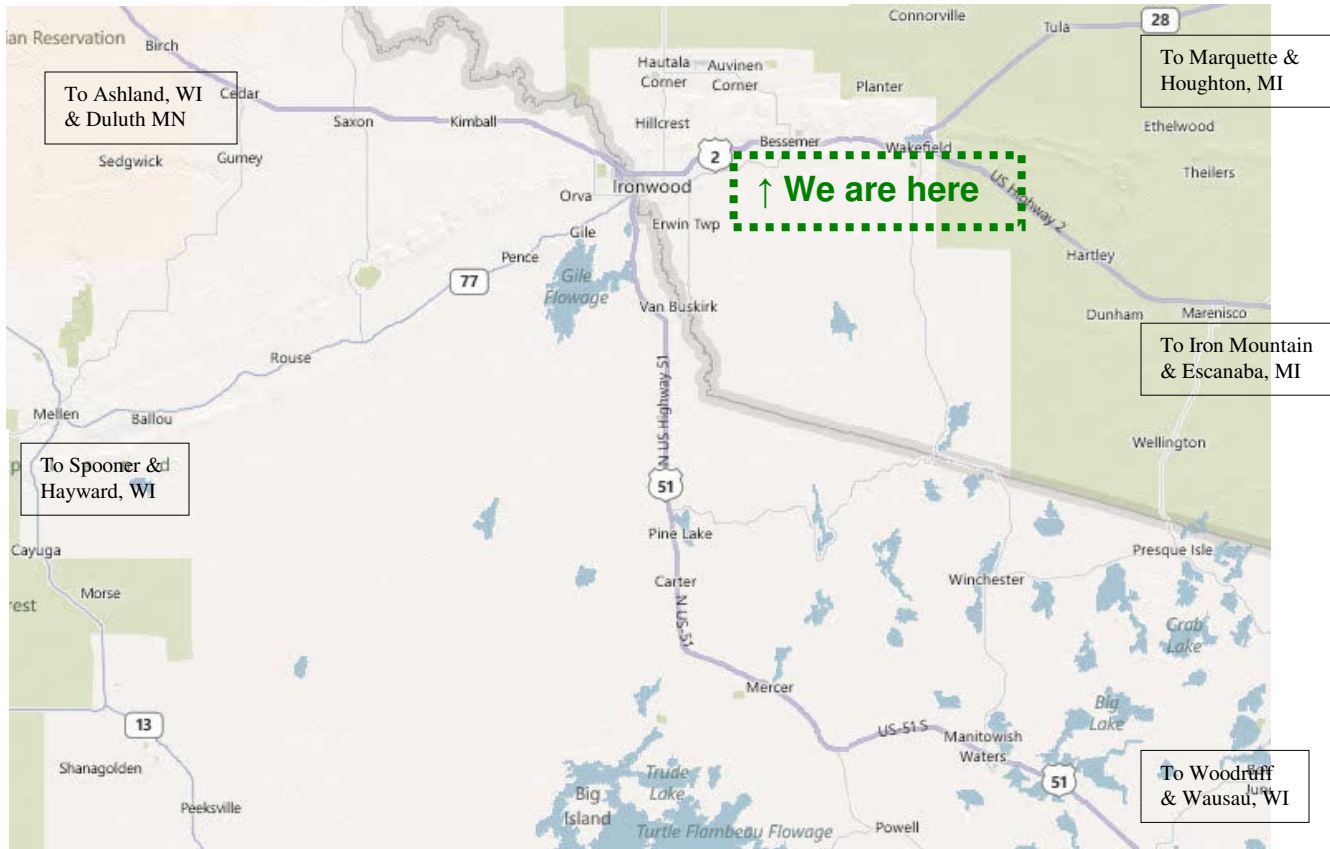

Range Animal Hospital
E6116 US Highway 2
Ironwood, MI 49938
 1-906-932-3531
 1-888-380-6319
 FAX 1-906-932-6017

The Art & Science of Healing

Coming from the West on US Highway 2. Follow US 2 into and through Ironwood, MI. Shortly after leaving Ironwood, you will see the WalMart Supercenter on your right. There is a stop light at that intersection. From that intersection go ½ mile further and the Range Animal Hospital is on your right.

Coming from the South on US Highway 51. Follow US 51 to Hurley, WI. There is a 4-way stop with the intersection of the main street of Hurley, Silver St. or Business US 2. Go straight through and progress about 1 mile to the end of US 51. There you will steer to the right onto US Highway 2 and will immediately enter Ironwood, MI. Continue on US Highway 2, going East, through Ironwood, MI. Shortly after leaving Ironwood you will

see the WalMart Supercenter on your right. There is a stop light at that intersection. From that intersection go ½ mile further and the Range Animal Hospital is on your Right

Coming from the East on US Highway 2. Follow US 2 through both Wakefield & Bessemer, MI. From the stop light in Bessemer, go 2.3 miles west toward Ironwood, MI. We are on the left side of the road.

Coming from the East on Michigan Highway 28. Follow M-28 into Wakefield, MI. There is one stop light in town. At that light turn right [west] onto US Highway 2. Follow US-2 through Bessemer. From the stop light in Bessemer, go 2.3 miles west toward Ironwood, MI. We are on the left side of the road.